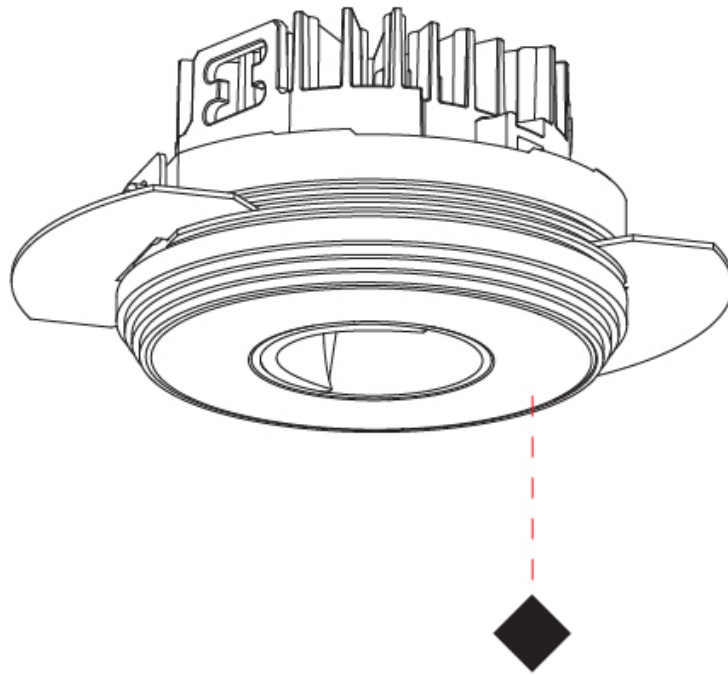

OIKO PRO ROUND WALLWASH TRIMLESS

A35875-

PROJECT	_____
TYPE	_____
SPECIFIER	_____
QUANTITY	_____
DATE	_____