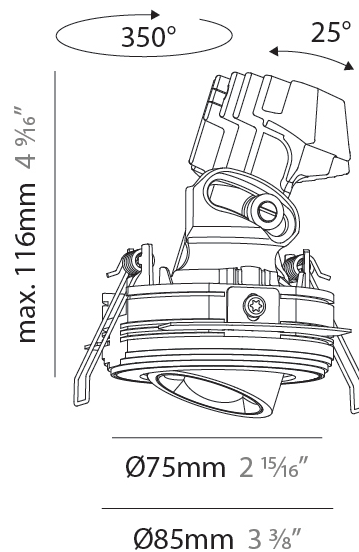

GENERAL

Series: Oiko Pro Round
Subseries: Oiko Pro Round Adjustable
Brand: Prolicht
Division: Architectural
Mounting Type: Trimless
Mounting Location: Ceiling
Subcategory: Downlight

PHYSICAL

Shape: Round
Diameter (mm): 75
Diameter (in): 2 ¹⁵/₁₆
Height (mm): 116
Height (in): 4 ⁹/₁₆
Ceiling Thickness (mm): 10 / 12.5 / 15 / 25
Ceiling Thickness (in): 3/8 or 1/2 or 9/16 or 1
Min. Recessing Depth (mm): 125
Min. Recessing Depth (in): 4 ¹⁵/₁₆
Light Distribution: Direct
Fixture Finish: SSR / BKV / CWI / CRY / HAB / UFT / ITA / RUA / FTG / MYG / LOD / PUS / FRO / FUP / KIA / POP / BLS / SPG / MEY / GOH / GUM / CHC / COM / ABZ / JAG / OBR / MOS / ROR
Fixture Material: Aluminum Die Cast
Cut-out Measurements: D. 86mm / 3 3/8"

ELECTRICAL

Lamp Type: LED (Zhaga Standard)
Input Wattage (W): 16
Total Output Wattage (W): 14.6
Dimming: Tri-Mode (Non-Dimming and Phase Dimming (120Vac only) and 0-10V Dimming)
Driver Included: No
Driver Location: Recessed Housing
Driver Type: Constant Current - Universal
Driver Class: Class 2
Input Voltage (V): 120 - 277
Constant Current (MA): 350

LED

Number of LEDs: 1
Color Temperature (°K): 2700 / 3000 / 3500 / 4000
Max. Delivered Lumen (lm): 1067 / 1150 / 1217 / 1220
Nominal Lumen (lm): 1393 / 1501 / 1589 / 1592
CRI: >90 CRI
Lamp Life (hrs): 50000

OPTICAL

Reflector°: 14
Adjustability: Rotational 350° / Tilt 25°

RATINGS AND CERTIFICATIONS

Certified By: Certified for North American Standards
IP rating: IP20